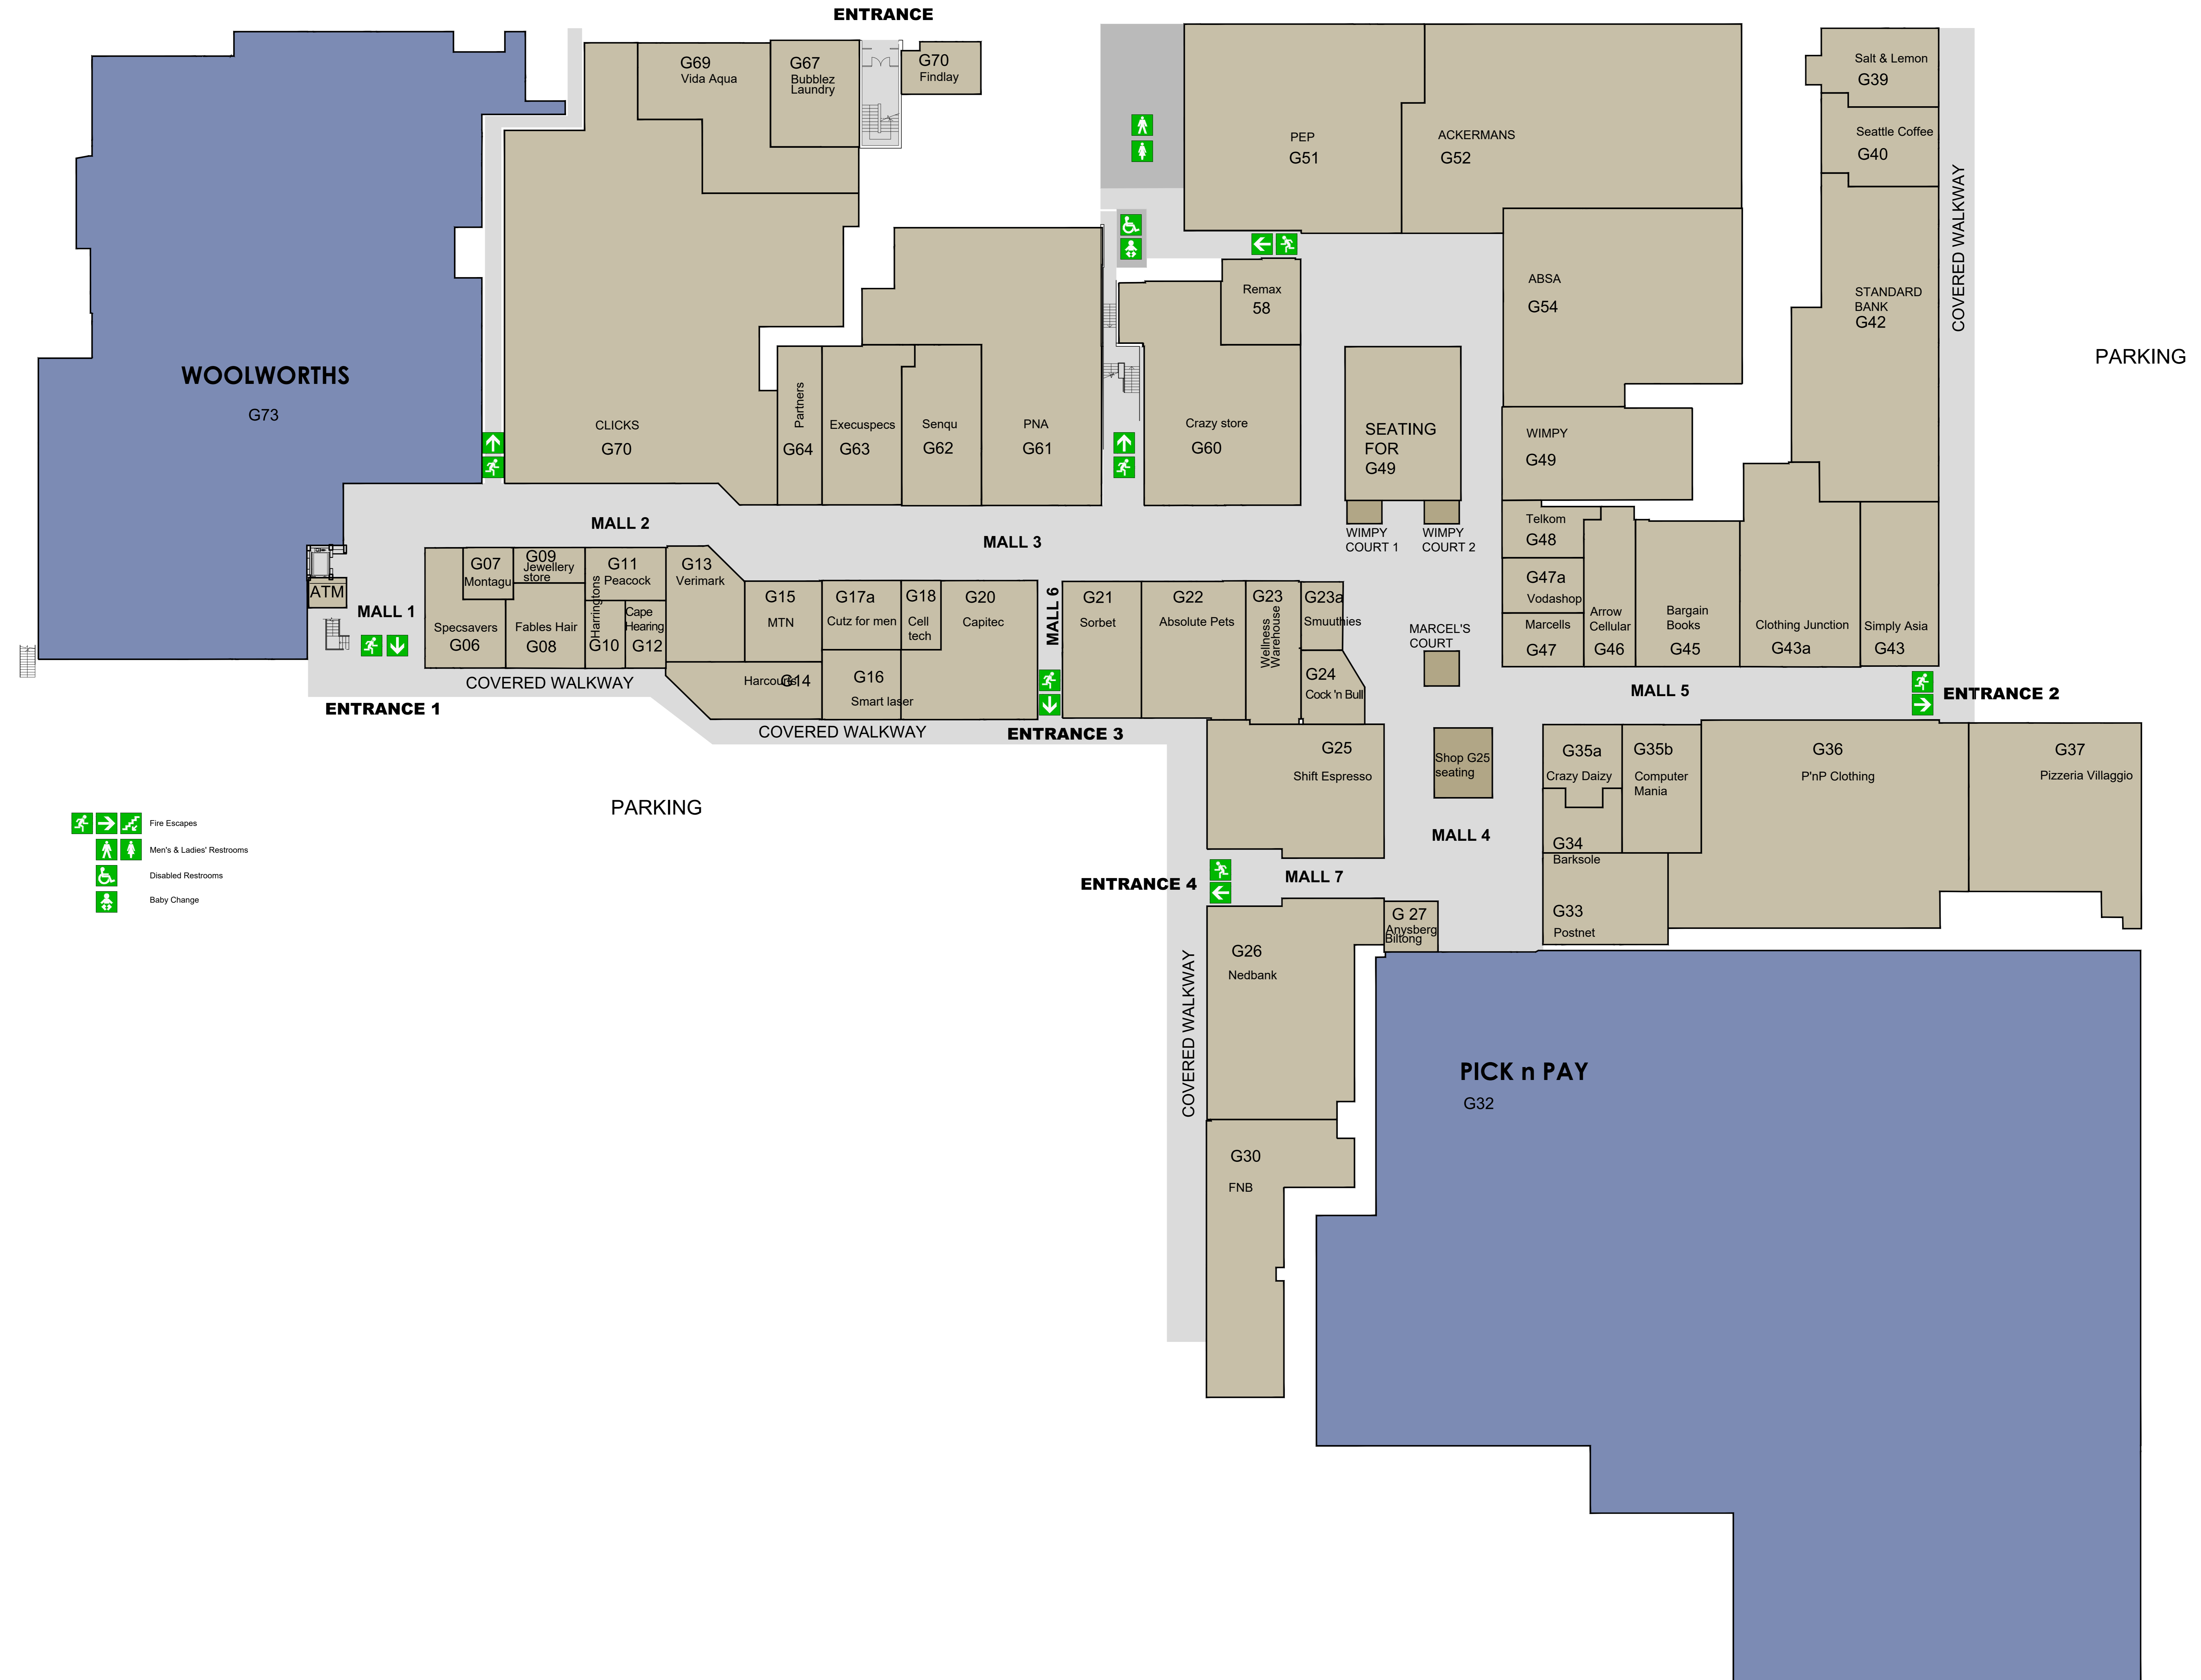

Ground Floor: Mall Map

LOGAN WAY

- Fire Escapes
- Men's & Ladies' Restrooms
- Disabled Restrooms
- Baby Change

First Floor: Mall Map

Second Floor

-  Fire Escapes
-  Men's & Ladies' Restrooms
-  Disabled Restrooms
-  Baby Change